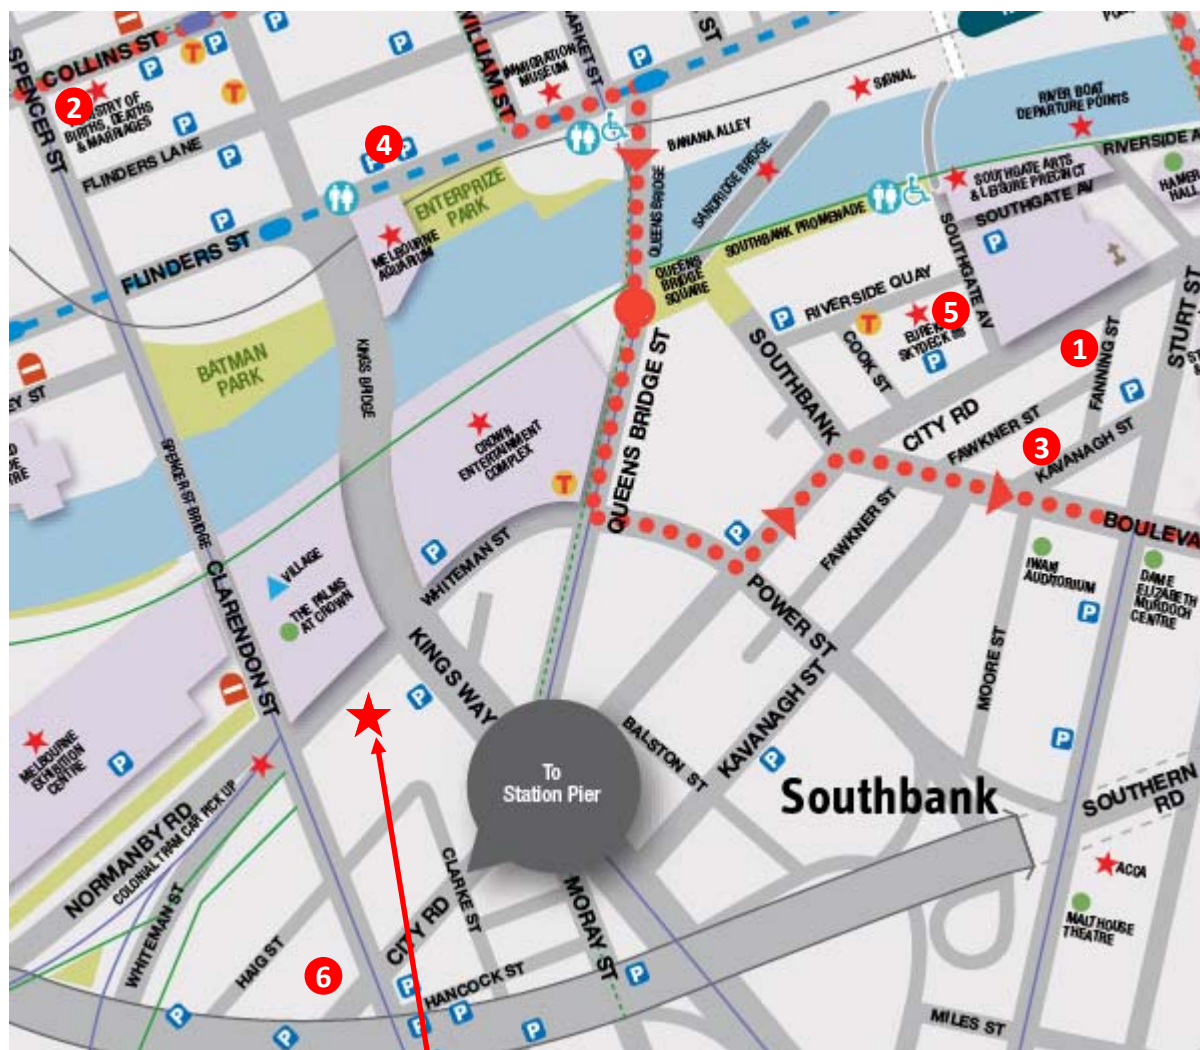

ACCOMMODATION MAP

Crown Conference Centre
8 Whiteman Street, Southbank

1. Mantra Southbank, 31 City Road, Southbank
 2. Quality Hotel Batman on Collins, 623 Collins Street, Melbourne
 3. Quest Apartments, 12-16 Kavanagh Street, Southbank
 4. Best Western Riverside Annex Apartments, Cnr Highlander Lane & Flinders Street, Melbourne
 5. Travelodge Southbank, 9 Riverside Quay, Southbank
 6. Urban Central, 334 City Road, Southbank
- ★ Crown Promenade (hotel within Crown Conference Centre)